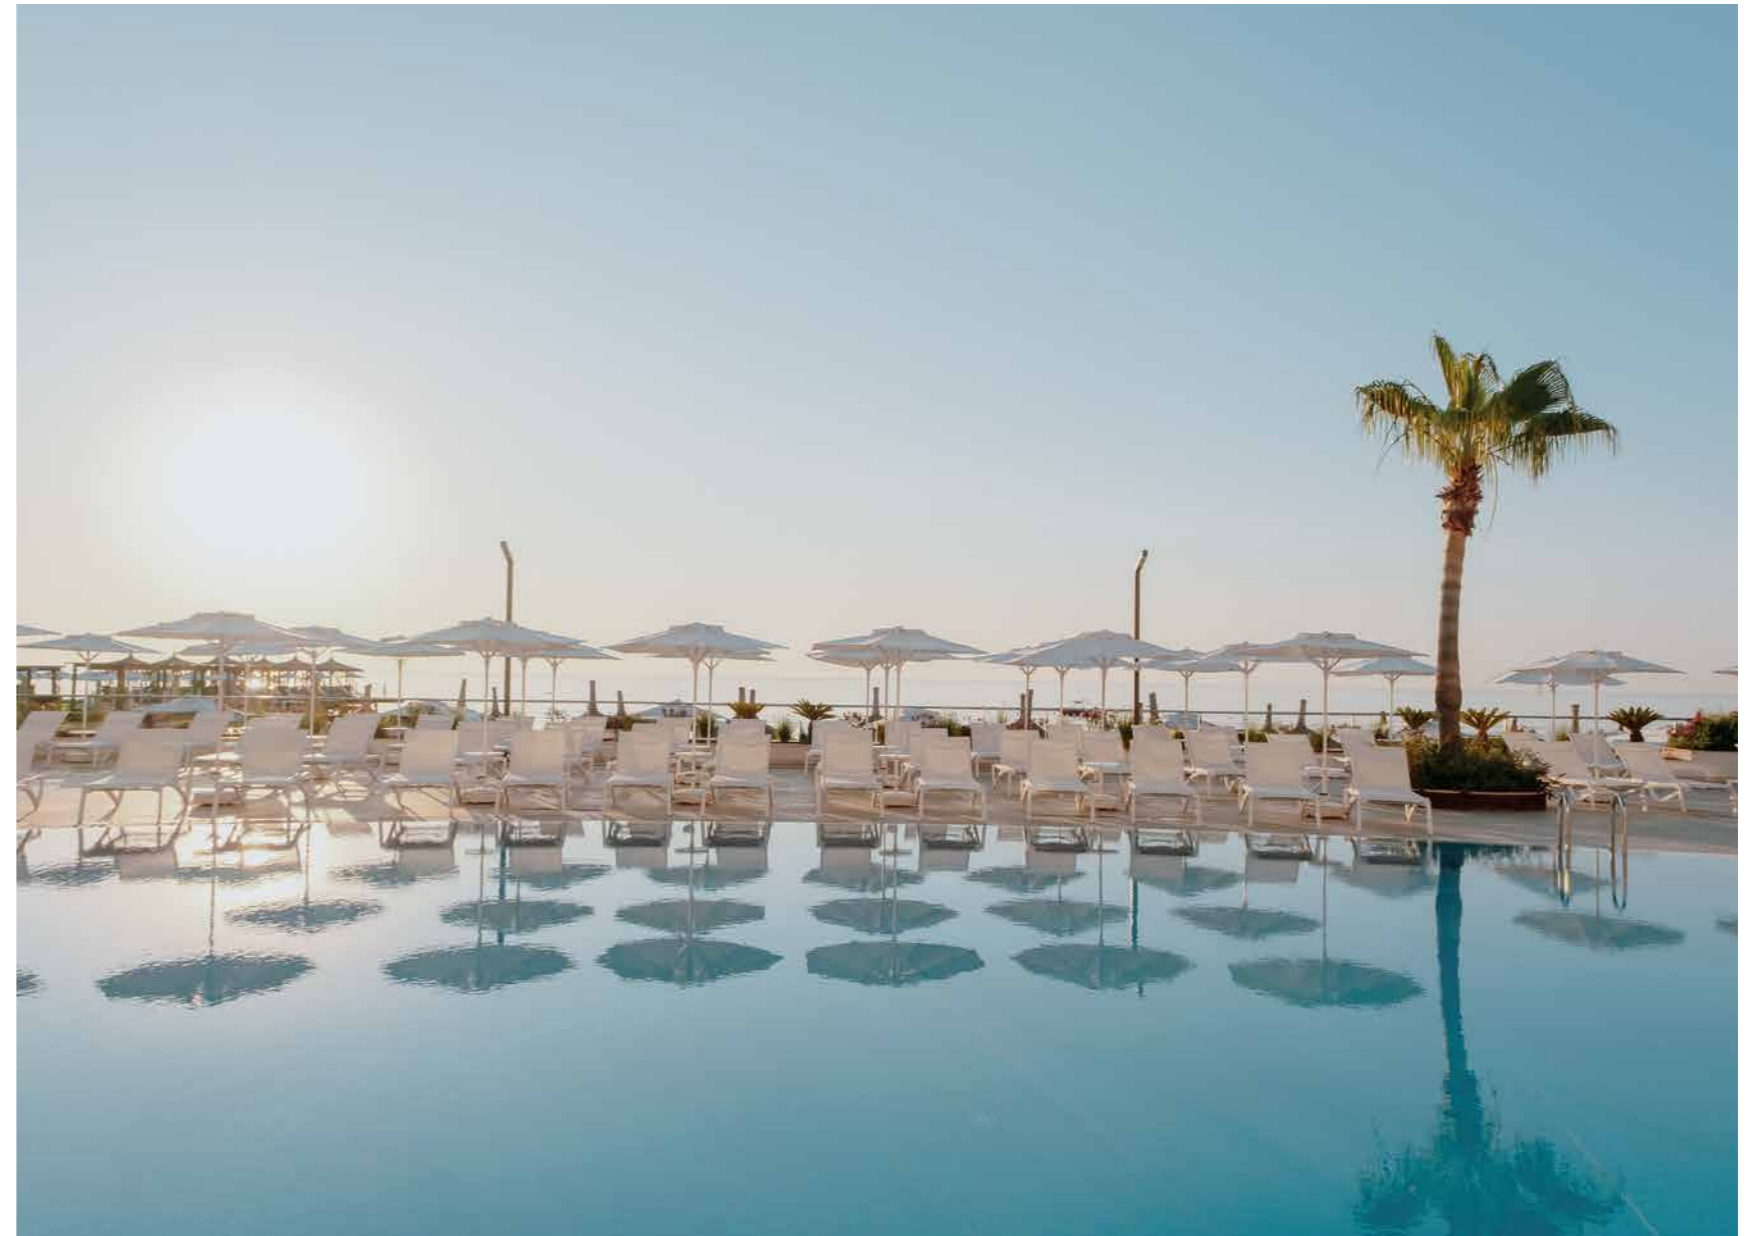

About The Hotel

- **Opening Year:** 2016
- **Area Size:** 20.000 m²
- **Architectural Style:** Modern
- **Nearest Town Centre:** Kemer 10 km / Antalya 25 km
- **Nearest Airport:** Antalya Airport 40 km
- **Corendon Tennis Club Kemer:** 2 km
- **Beach:** Private Beach (Sandy & Pebbled)
- **Total No of Rooms / Beds:** 360 Rooms / 742 Beds
- **Number of Buildings:** 2
- **Number of Elevators:** 2
- **Payment Methods:** Visa, Master Card, Eurocard
- **Pets:** Pets are not allowed.
- **Languages Spoken by the Staff:** Turkish, English, German, Russian
- **Wifi Service:** Available (Password Required)
- **Telephone:** +(90) 242 824 98 00
- **E-Mail Address:** info@corendonhotels.com.tr
- **Web Site:** www.corendonhotels.com
- **Address:** Beldibi Mah. Başkomutan Atatürk Cad. No: 195/1 - Beldibi 3. Mevki Kemer - Antalya / Türkiye

Corendon Playa Kemer

At Corendon Tennis Club Kemer, in addition to an excellent tennis club experience, we offer accommodation at Corendon Playa Kemer to complete your holiday experience.

During your stay at our hotel, transportation to the courts is provided free of charge by shuttle service. At Corendon Playa Kemer, you can enjoy a comfortable stay with facilities ranging from an indoor heated pool to delicious restaurants. You can relax between tennis matches and take advantage of all the amenities the hotel has to offer.