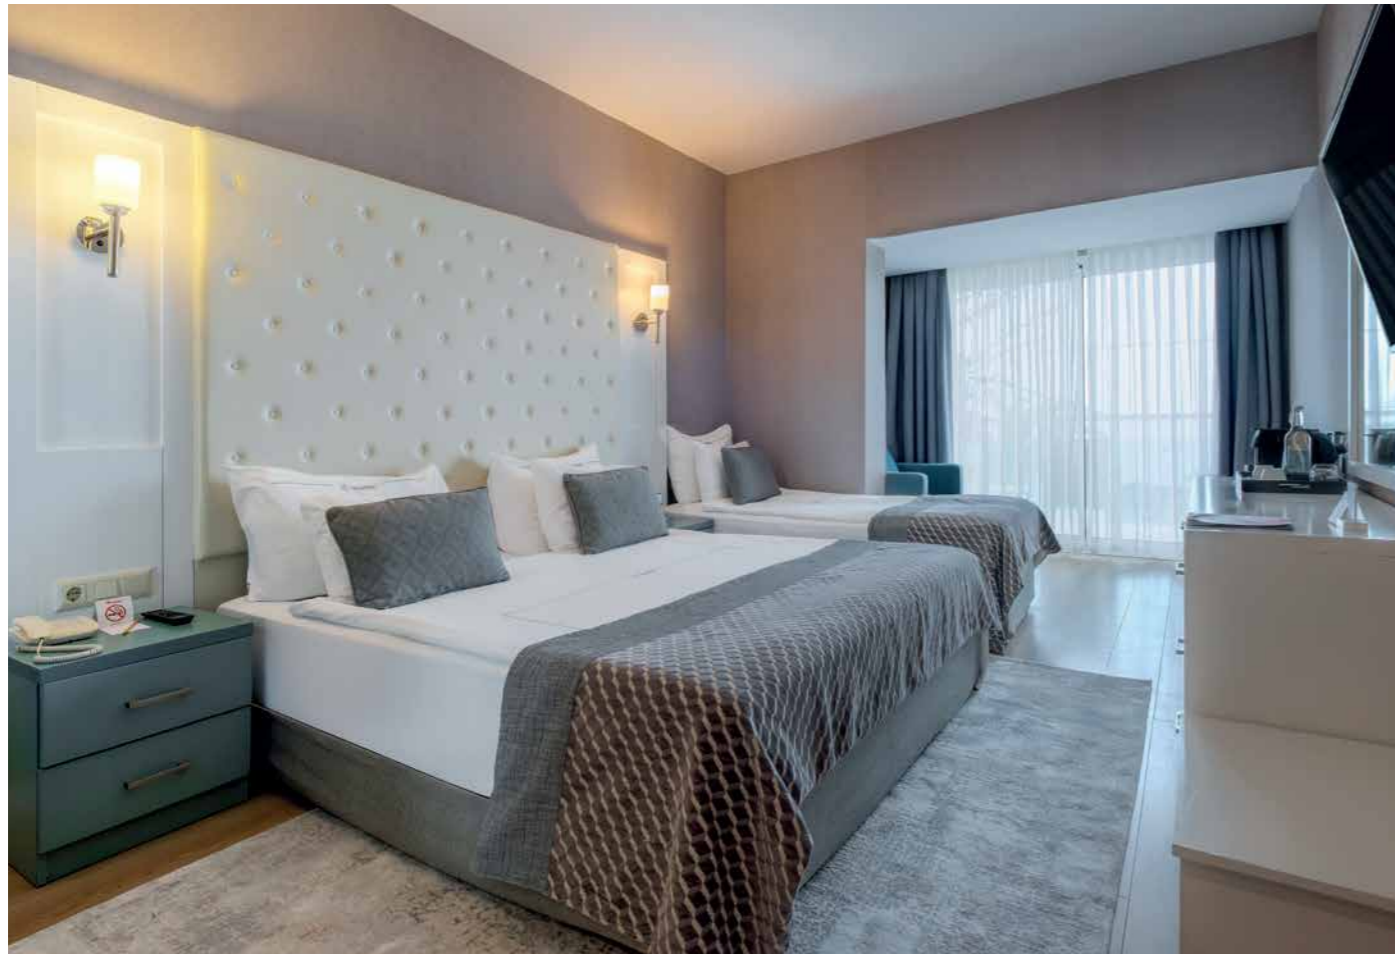

Standard Sea View Room

The Standard Sea View Room overlooks panoramic views of the Mediterranean with stylish, calming decor and a relaxing ambiance. Just enjoy the sea sounds and watch the waves drift from your balcony that makes it perfect.

- 📏 24-27 m²
🏠 Inviting Sea View
🚪 Balcony
📶 Wi-Fi
- 🛏 Full Set Room Amenities
🧥 Bathrobes and Slippers
- ☕ Coffee and Tea-Making Facilities
☑ Nespresso Capsule Coffee Machine
- 📺 Minibar Replenished Daily
📺 Flat-Screen Television
🚿 Shower
- 🚰 Hair Dryer
🔒 Safe Box
☎ Direct Dial Telephone Line

Superior Room

Savour the modern design and finest comfort of Superior Room with sea view overlook the Mediterranean, Enjoy the soothing sound of the sea and watch the waves from your private balcony.

- 🏠 30 m²
🌅 Inviting Sea View
🏡 Balcony
📶 Wi-Fi
- ✂️ Full Set Room Amenities
🧥 Bathrobes and Slippers
🔒 Safe Box
- ☕ Coffee and Tea-Making Facilities
☑️ Nespresso Capsule Coffee Machine
- 📺 Minibar Replenished Daily
🛏️ Pillow Menu
📺 Flat-Screen Television
- 🚿 Shower
☎️ Direct Dial Telephone Line
💇 Hair Dryer

Family Suite

Elegantly designed two-bedroom suites offer comfort ideal for families. Garden view Family Suites are ideal for families or friends travelling together.

- 🏠 32-40 m²
🌅 Sensational Views of Mountain and Garden
🏡 Balcony
- 🛏️ Two Bedrooms, One with King Size Bed and the other with twin beds
📶 Wi-Fi
- ✂️ Full Set Room Amenities
🧥 Bathrobes and Slippers
🔒 Safe Box
- ☕ Coffee and Tea-Making Facilities
☑️ Nespresso Capsule Coffee Machine
- 📺 Minibar Replenished Daily
🛏️ Pillow Menu
📺 Flat-Screen Television
- 💇 Hair Dryer
☎️ Direct Dial Telephone Line
🚿 Shower